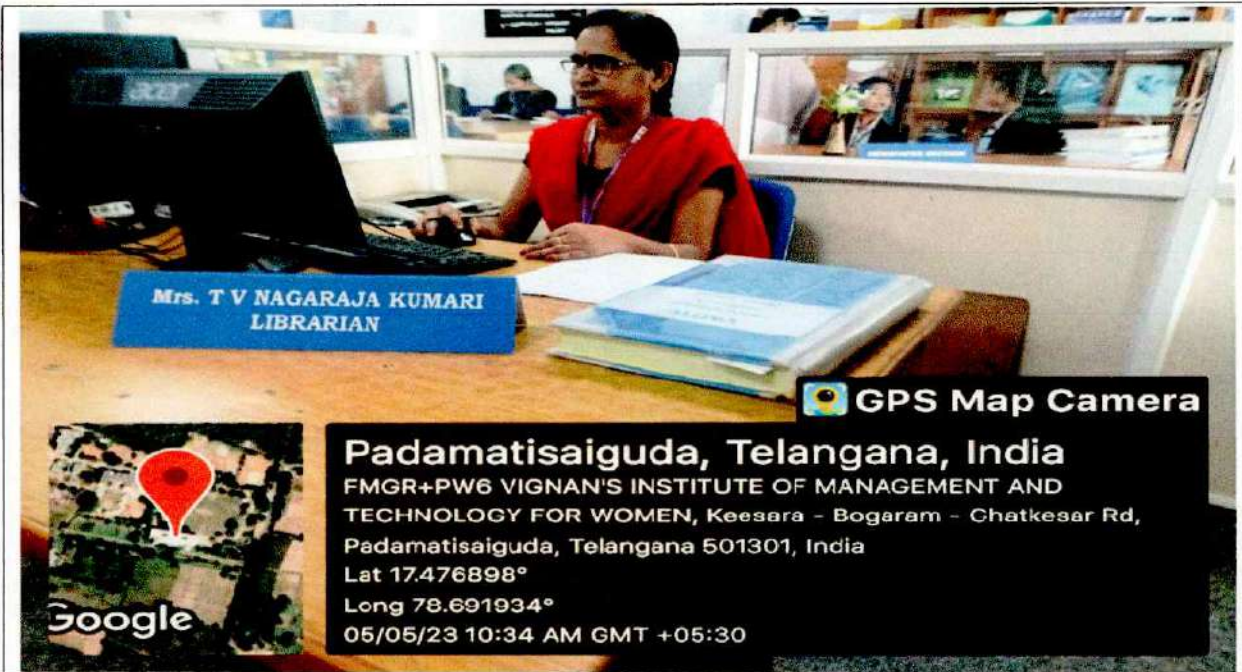

VIGNAN'S INSTITUTE OF MANAGEMENT AND TECHNOLOGY FOR WOMEN

Sponsored by Lavu Educational Society
Affiliated to JNTU, Hyderabad & Approved by AICTE, New Delhi
Kondapur (V), Ghatkesar (M), Medchal-Malkajgiri (Dist.)-501301, Ph: 9652910002/3