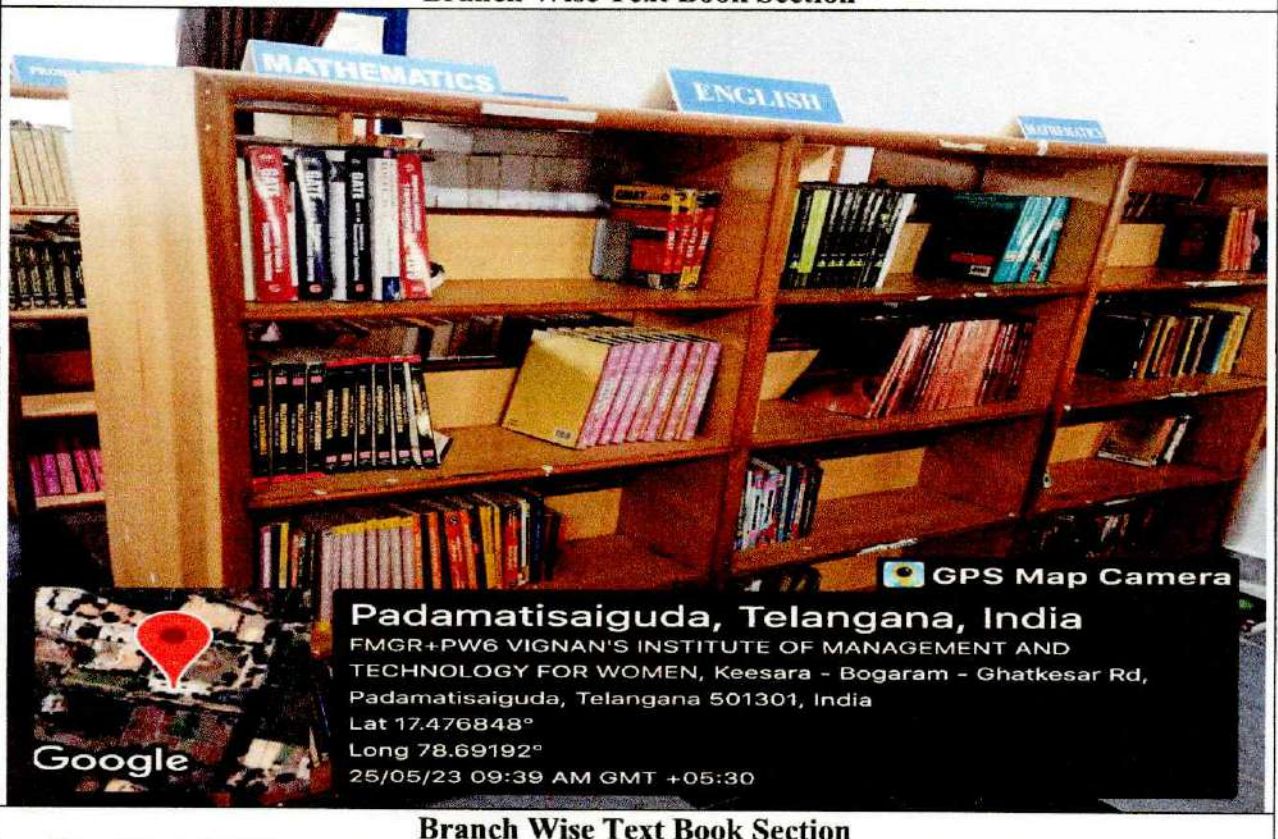

Branch Wise Text Book Section

Padamatisaiguda, Telangana, India

FMGR+PW6 VIGNAN'S INSTITUTE OF MANAGEMENT AND TECHNOLOGY FOR WOMEN, Keesara - Bogaram - Ghatkesar Rd, Padamatisaiguda, Telangana 501301, India
Lat 17.476848°
Long 78.69192°
25/05/23 09:39 AM GMT +05:30