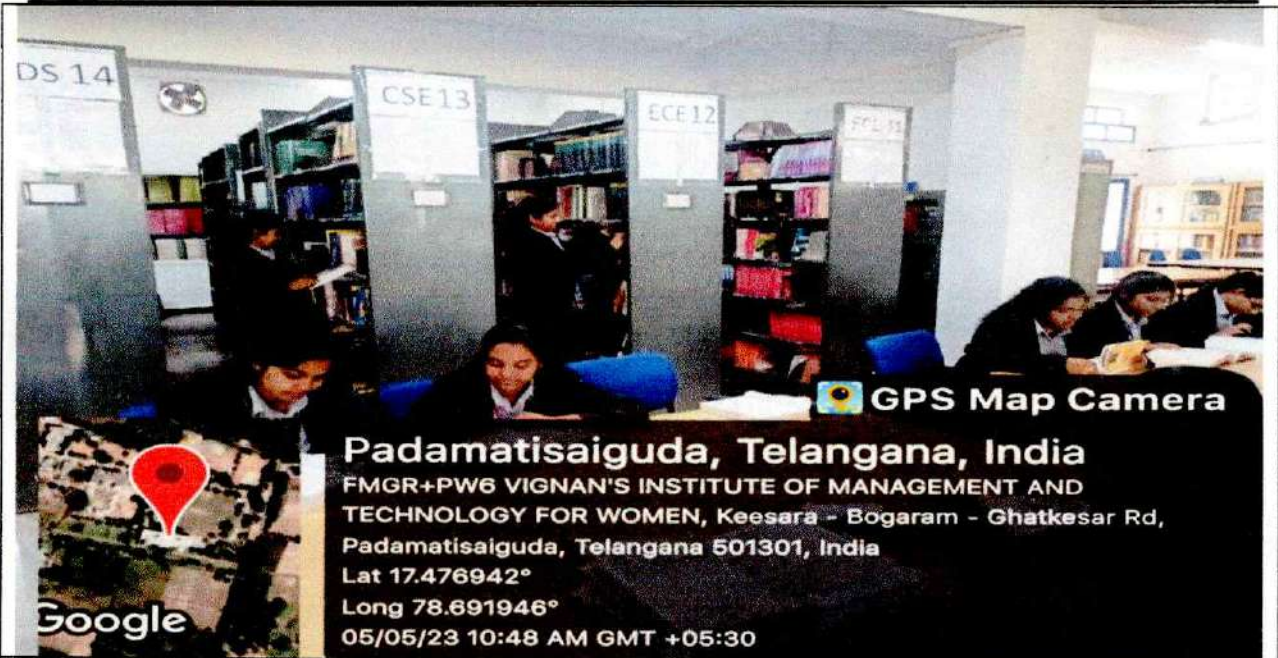

VIGNAN'S INSTITUTE OF MANAGEMENT AND TECHNOLOGY FOR WOMEN

Sponsored by Lavu Educational Society
Affiliated to JNTU, Hyderabad & Approved by AICTE, New Delhi
Kondapur (V), Ghatkesar (M), Medchal-Malkajgiri (Dist.)-501301, Ph: 9652910002/3

Accredited by
NBA
NATIONAL BOARD OF ACCREDITATION
ECE & CSE

Padamatisaiguda, Telangana, India

FMGR+PW6 VIGNAN'S INSTITUTE OF MANAGEMENT AND TECHNOLOGY FOR WOMEN, Keesara - Bogaram - Ghatkesar Rd, Padamatisaiguda, Telangana 501301, India
Lat 17.476942°
Long 78.691946°
05/05/23 10:48 AM GMT +05:30