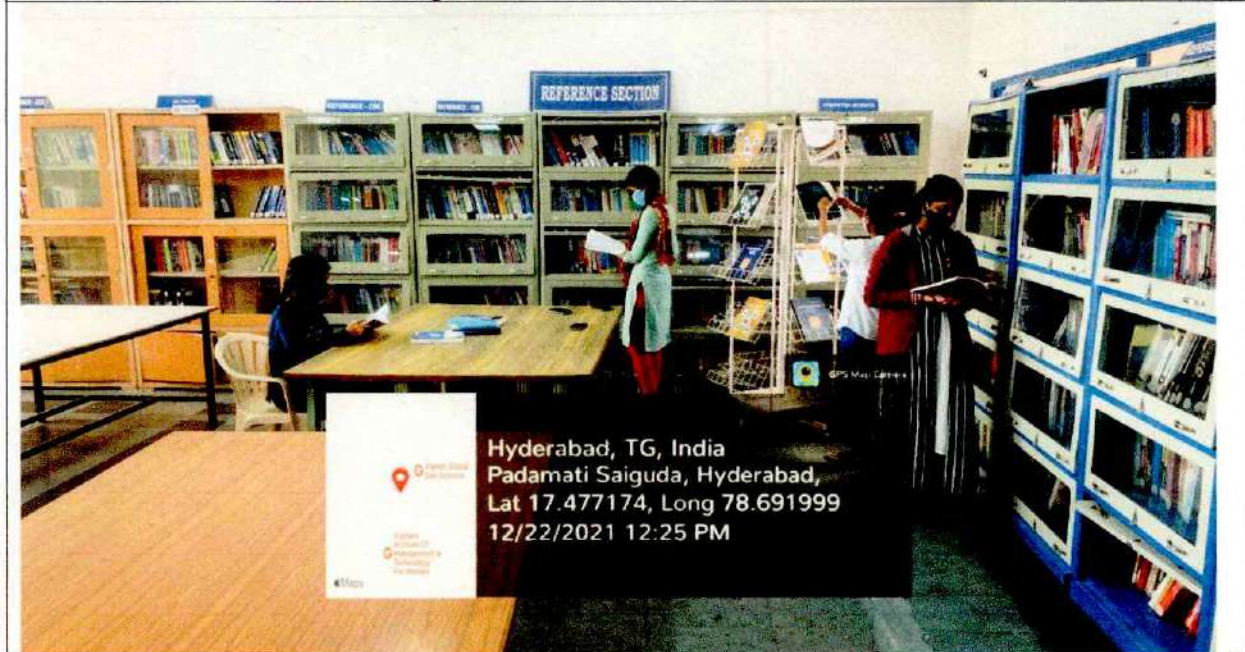

Department Wise Reference Books

Hyderabad, TG, India
Padamati Saiguda, Hyderabad,
Lat 17.477174, Long 78.691999
12/22/2021 12:25 PM

Department Wise Reference Books