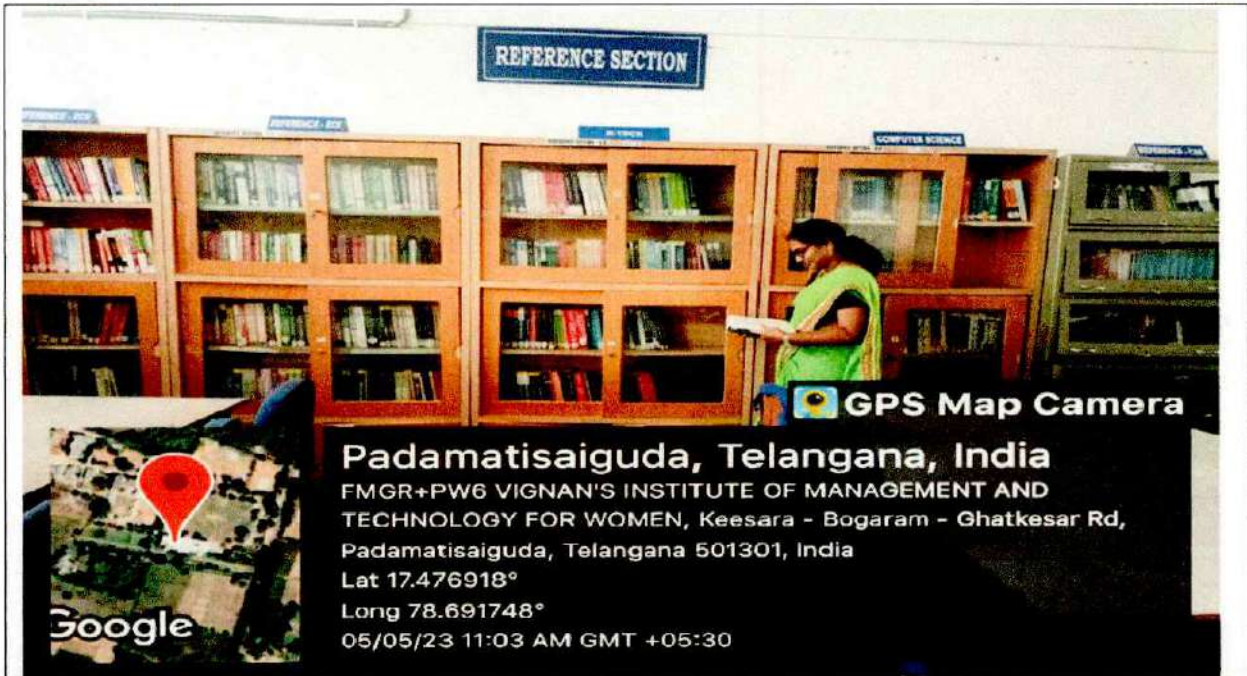

VIGNAN'S INSTITUTE OF MANAGEMENT AND TECHNOLOGY FOR WOMEN

Sponsored by Lavu Educational Society
Affiliated to JNTU, Hyderabad & Approved by AICTE, New Delhi
Kondapur (V), Ghatkesar (M), Medchal-Malkajgiri (Dist.)-501301, Ph: 9652910002/3