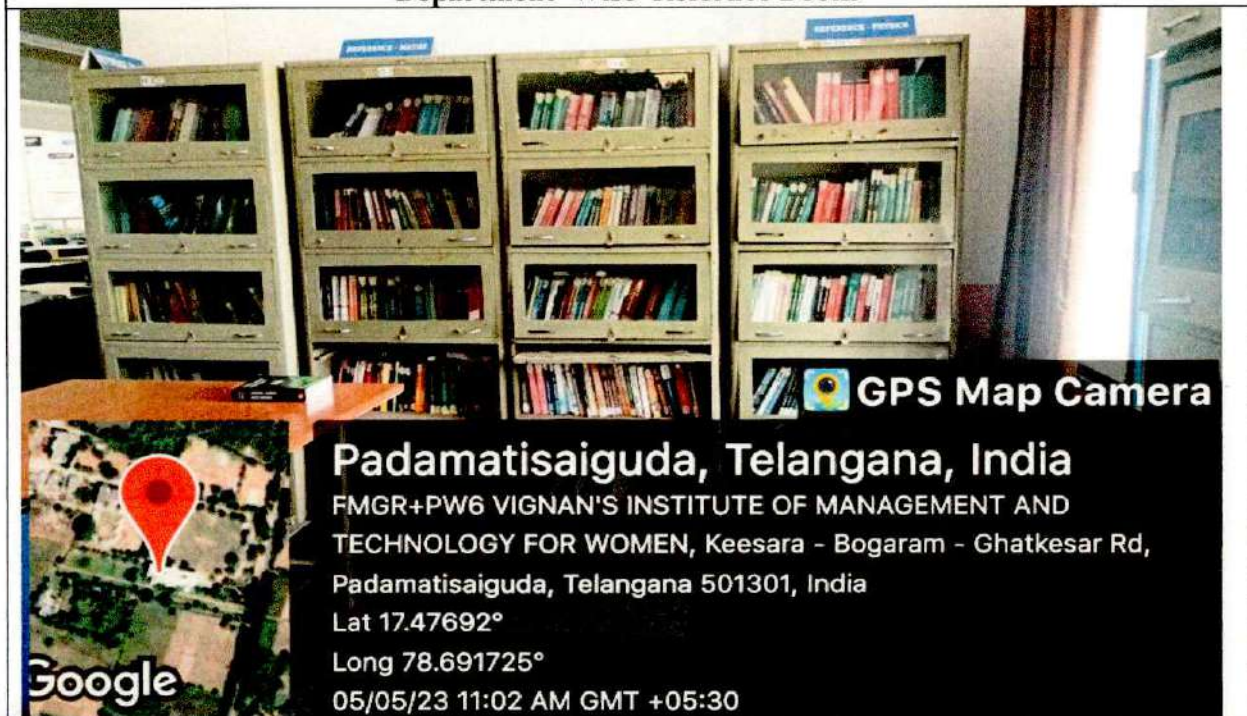

Department Wise Reference Books